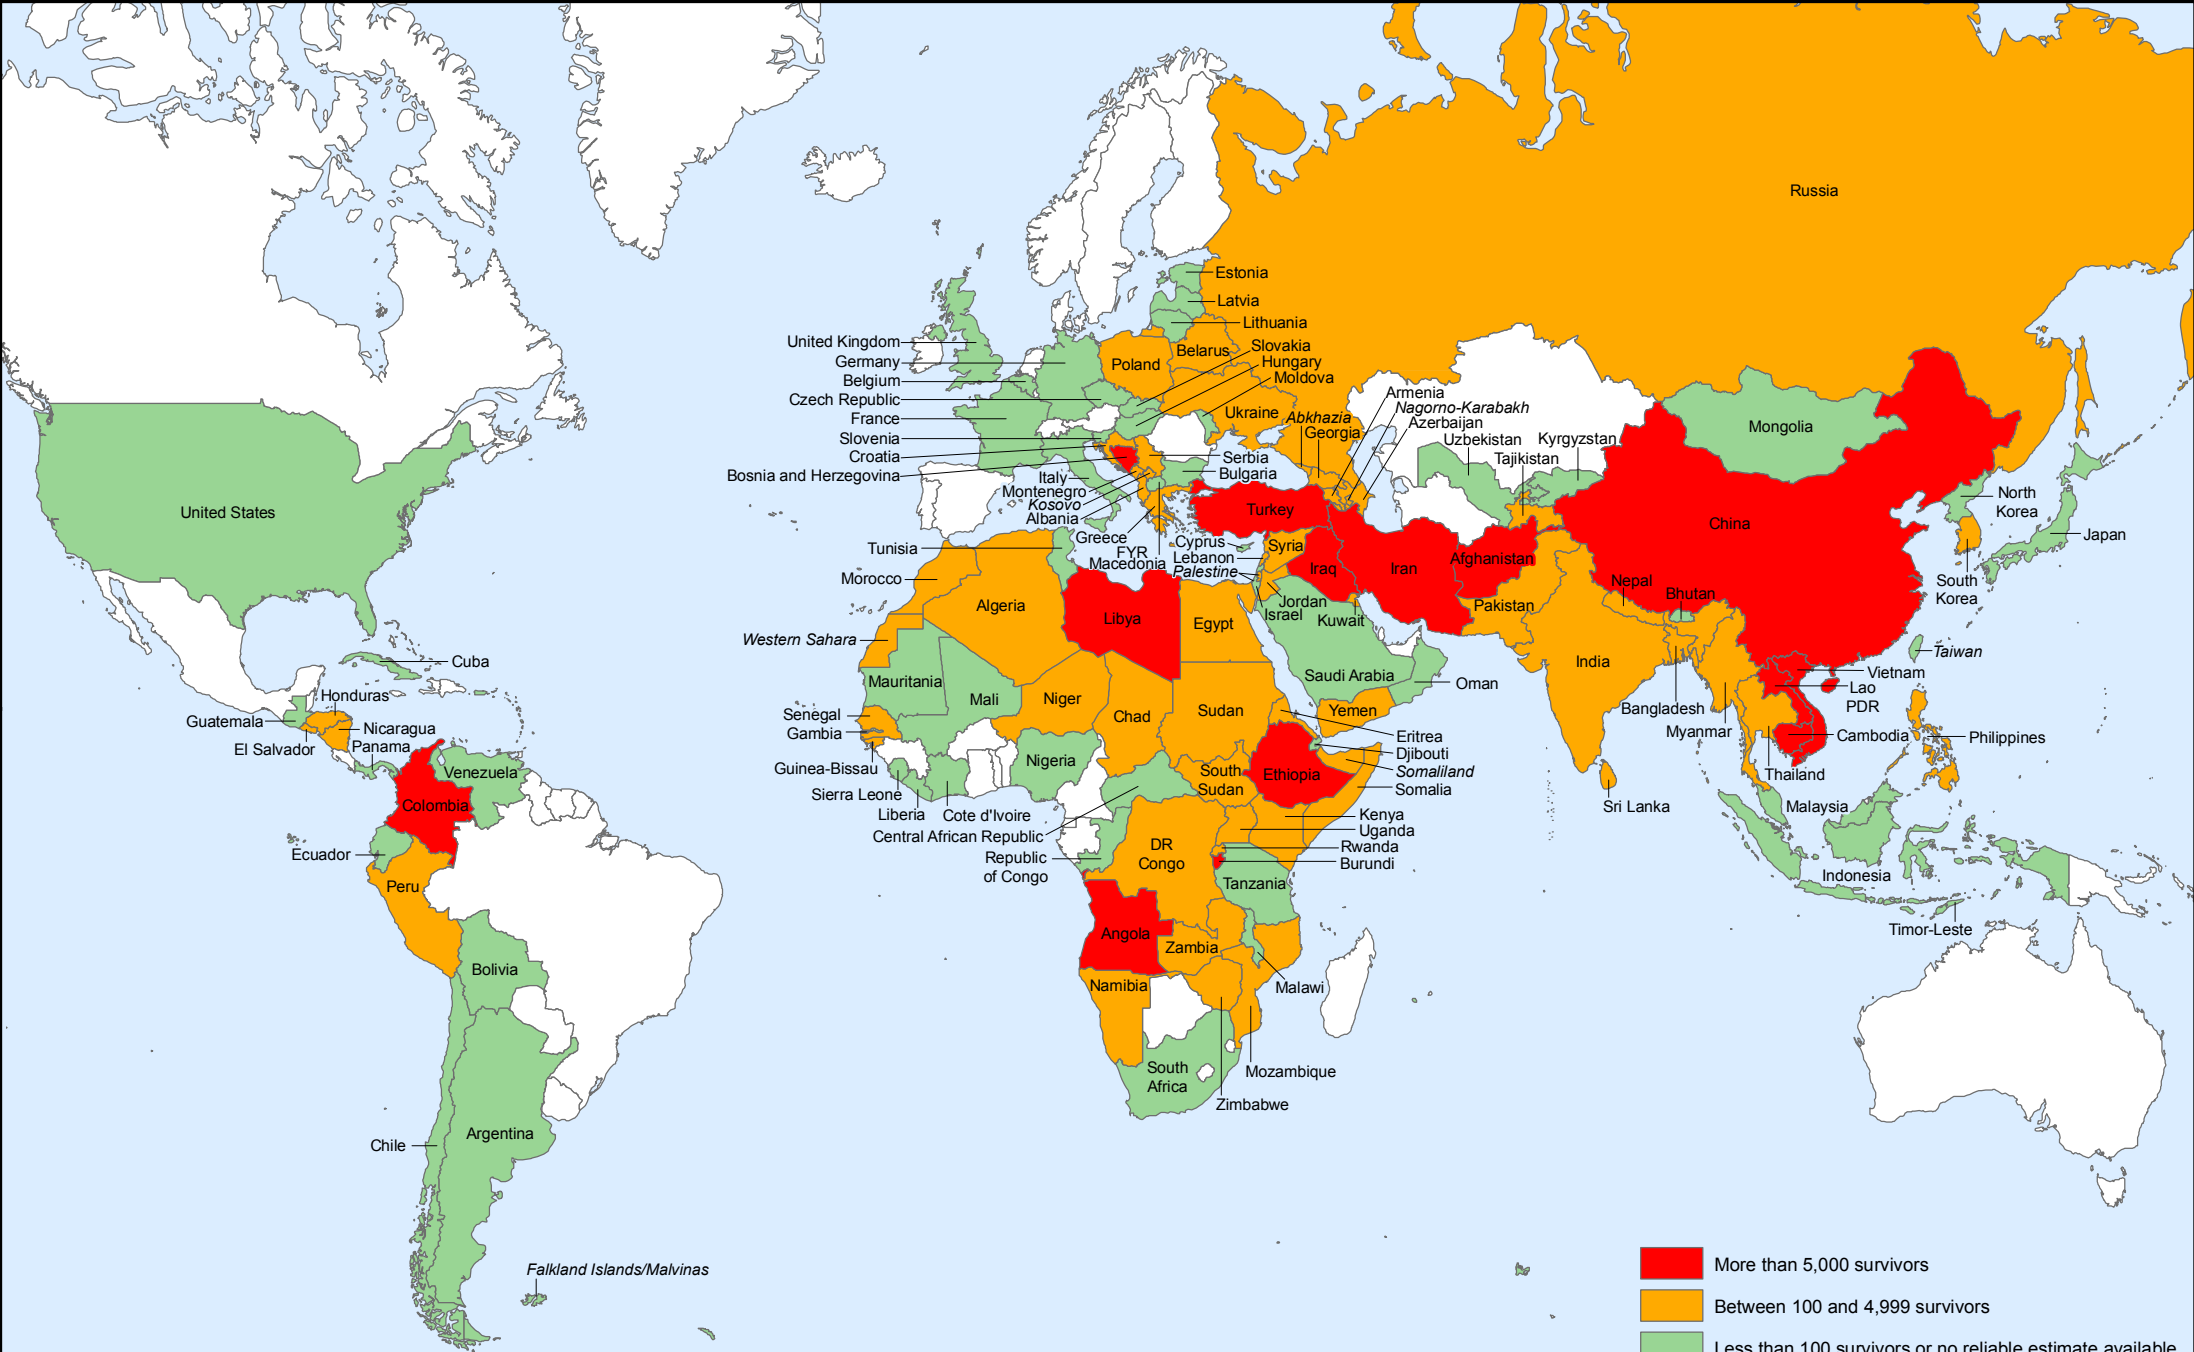

Survivors of Mines, Explosive Remnants of War (ERW) and Cluster Submunitions

Data refers to the states and *other areas* in which survivors were injured (by mines/ERW/cluster munition remnants).
 Note: *Other areas* are indicated by italics.