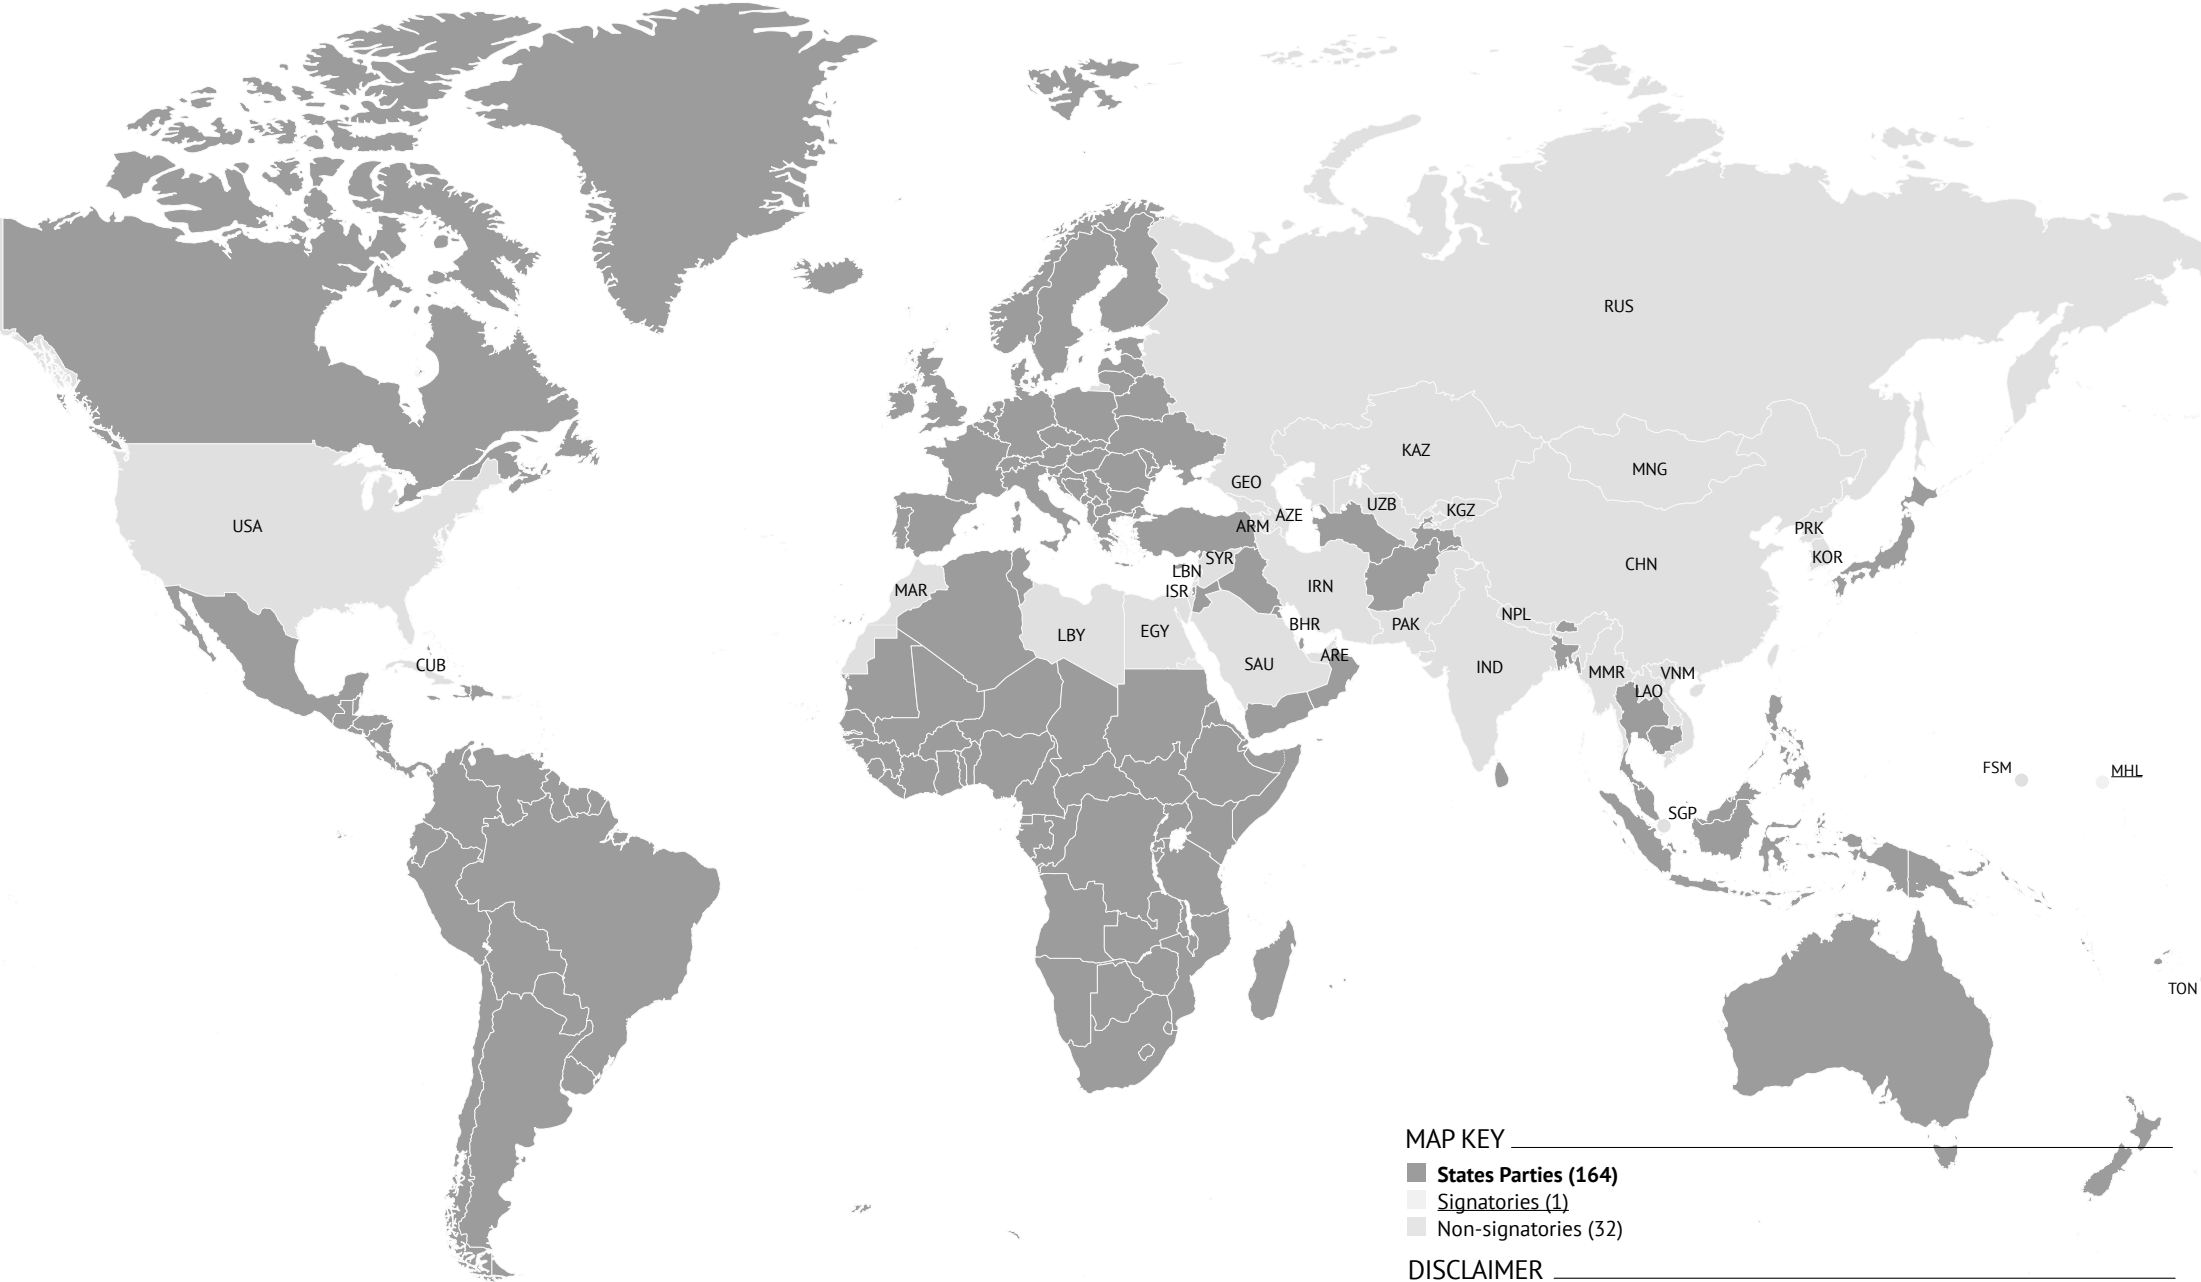

STATUS OF THE 1997 MINE BAN TREATY

MAP KEY

- States Parties (164)
- Signatories (1)
- Non-signatories (32)

DISCLAIMER

This map is for illustrative purposes. The boundaries and names shown and the designations used in this map do not imply any opinion or endorsement by the Landmine and Cluster Munition Monitor.