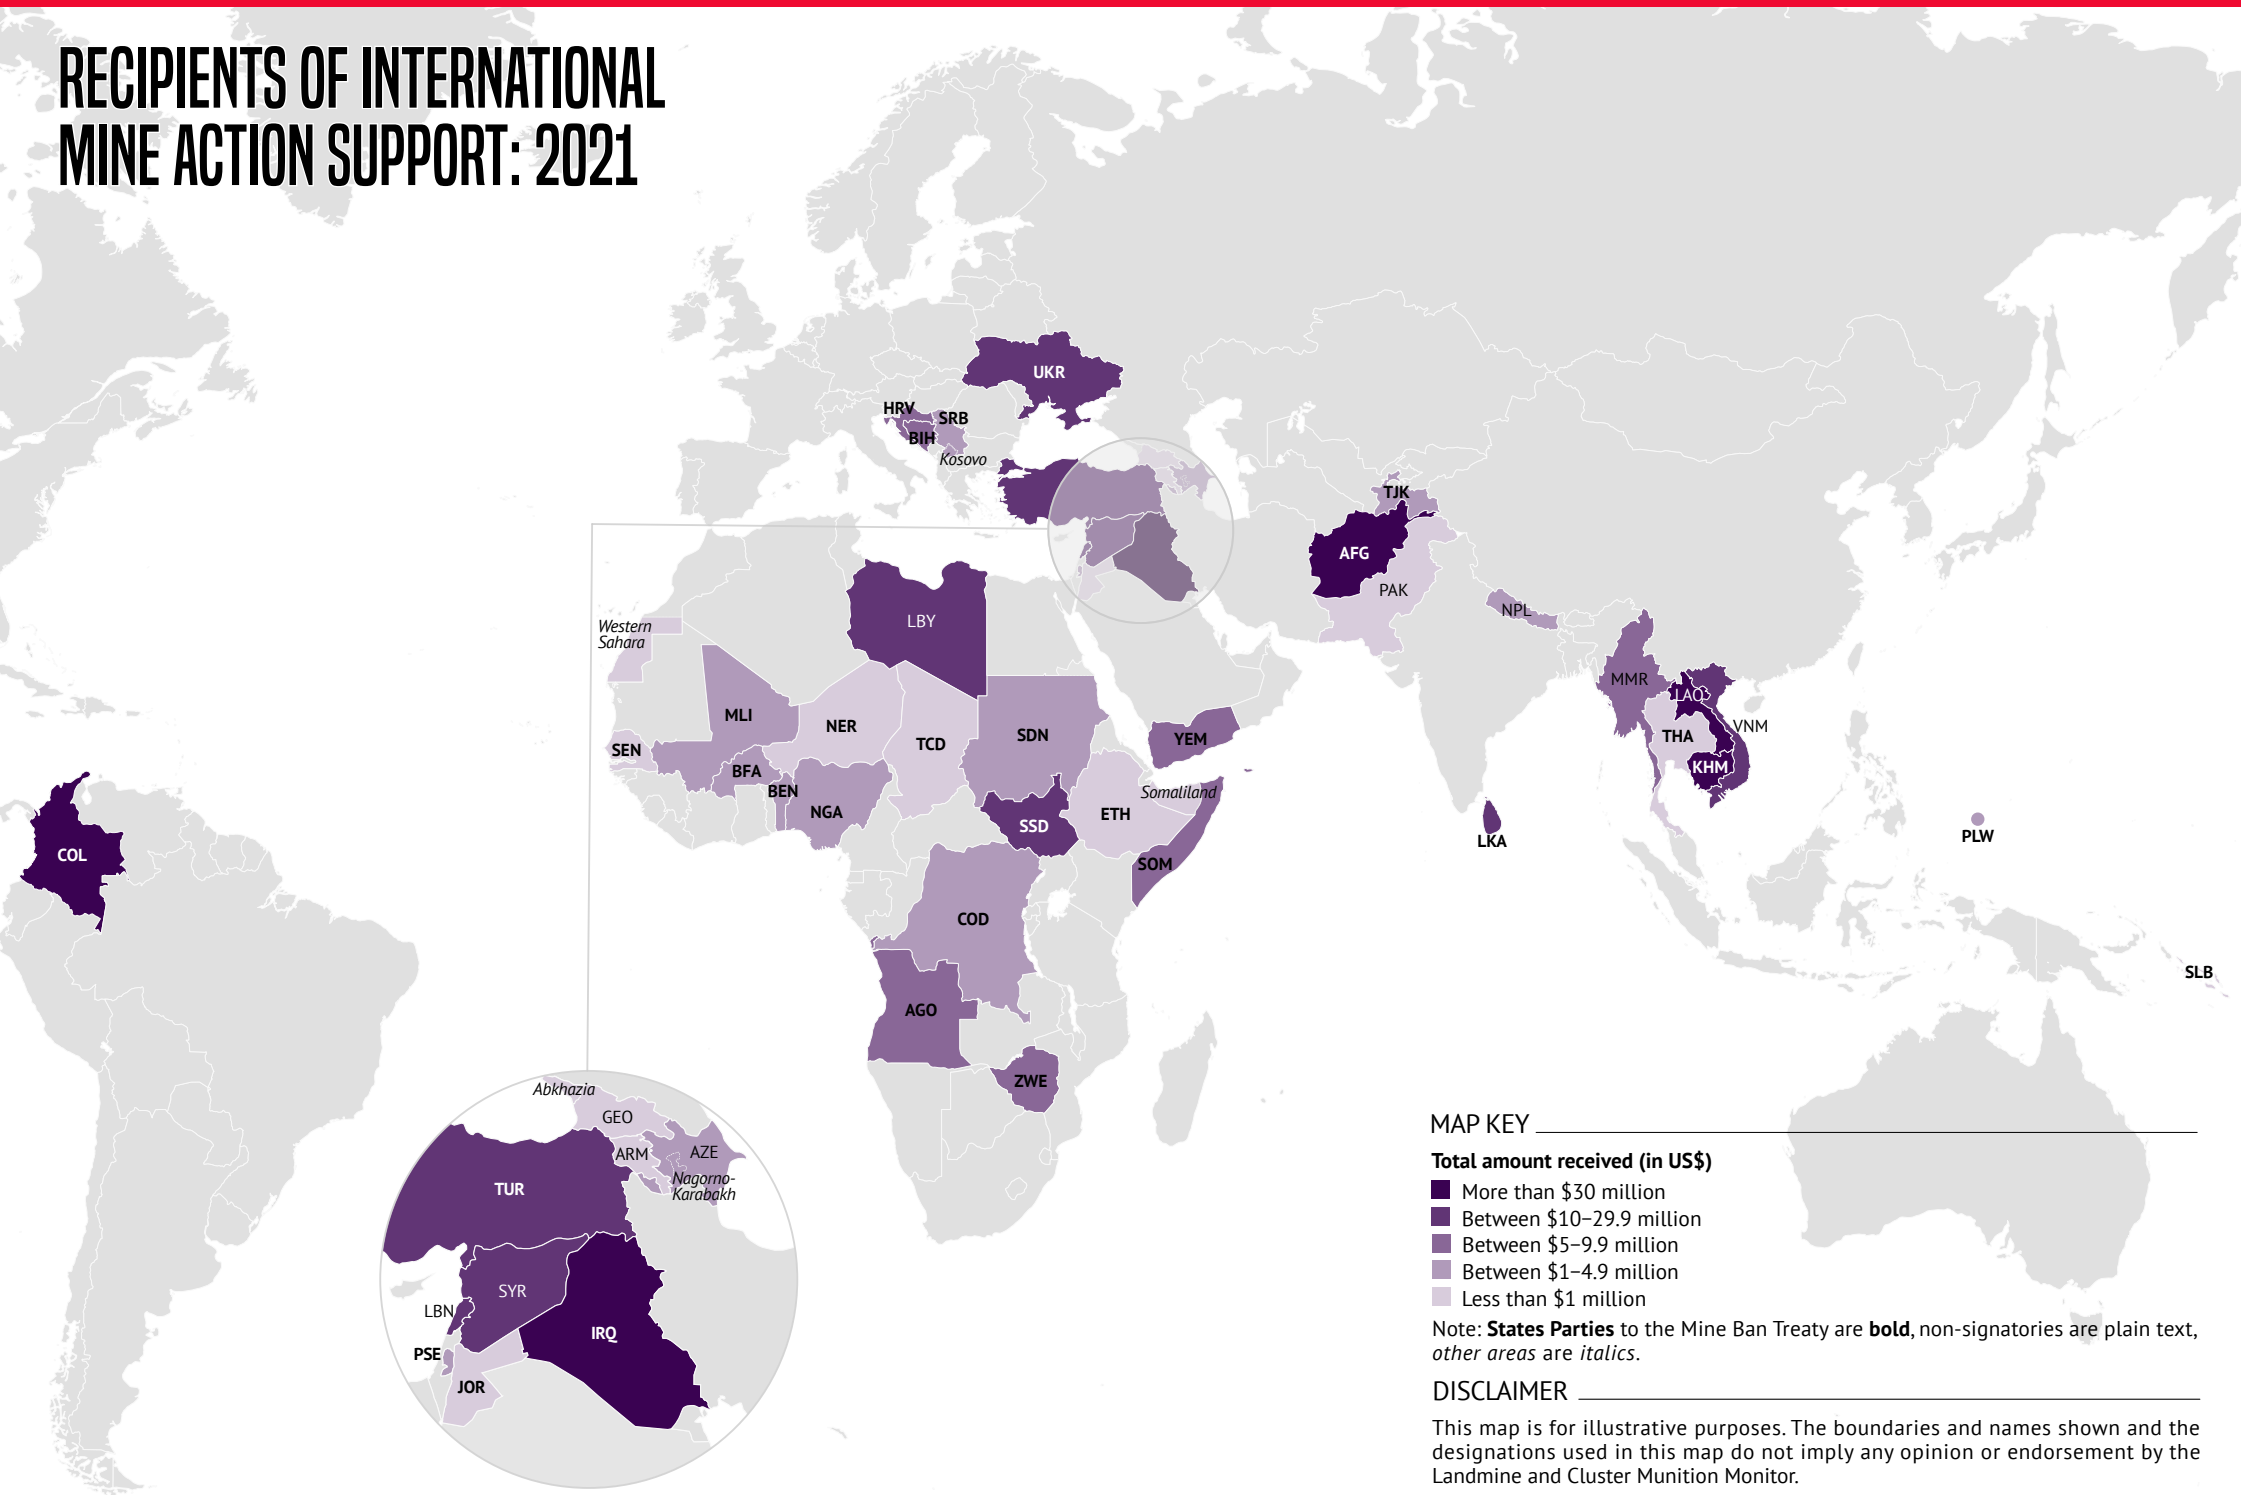

RECIPIENTS OF INTERNATIONAL MINE ACTION SUPPORT: 2021

MAP KEY

Total amount received (in US\$)

- More than \$30 million
- Between \$10–29.9 million
- Between \$5–9.9 million
- Between \$1–4.9 million
- Less than \$1 million

Note: **States Parties** to the Mine Ban Treaty are **bold**, non-signatories are plain text, other areas are *italics*.

DISCLAIMER

This map is for illustrative purposes. The boundaries and names shown and the designations used in this map do not imply any opinion or endorsement by the Landmine and Cluster Munition Monitor.